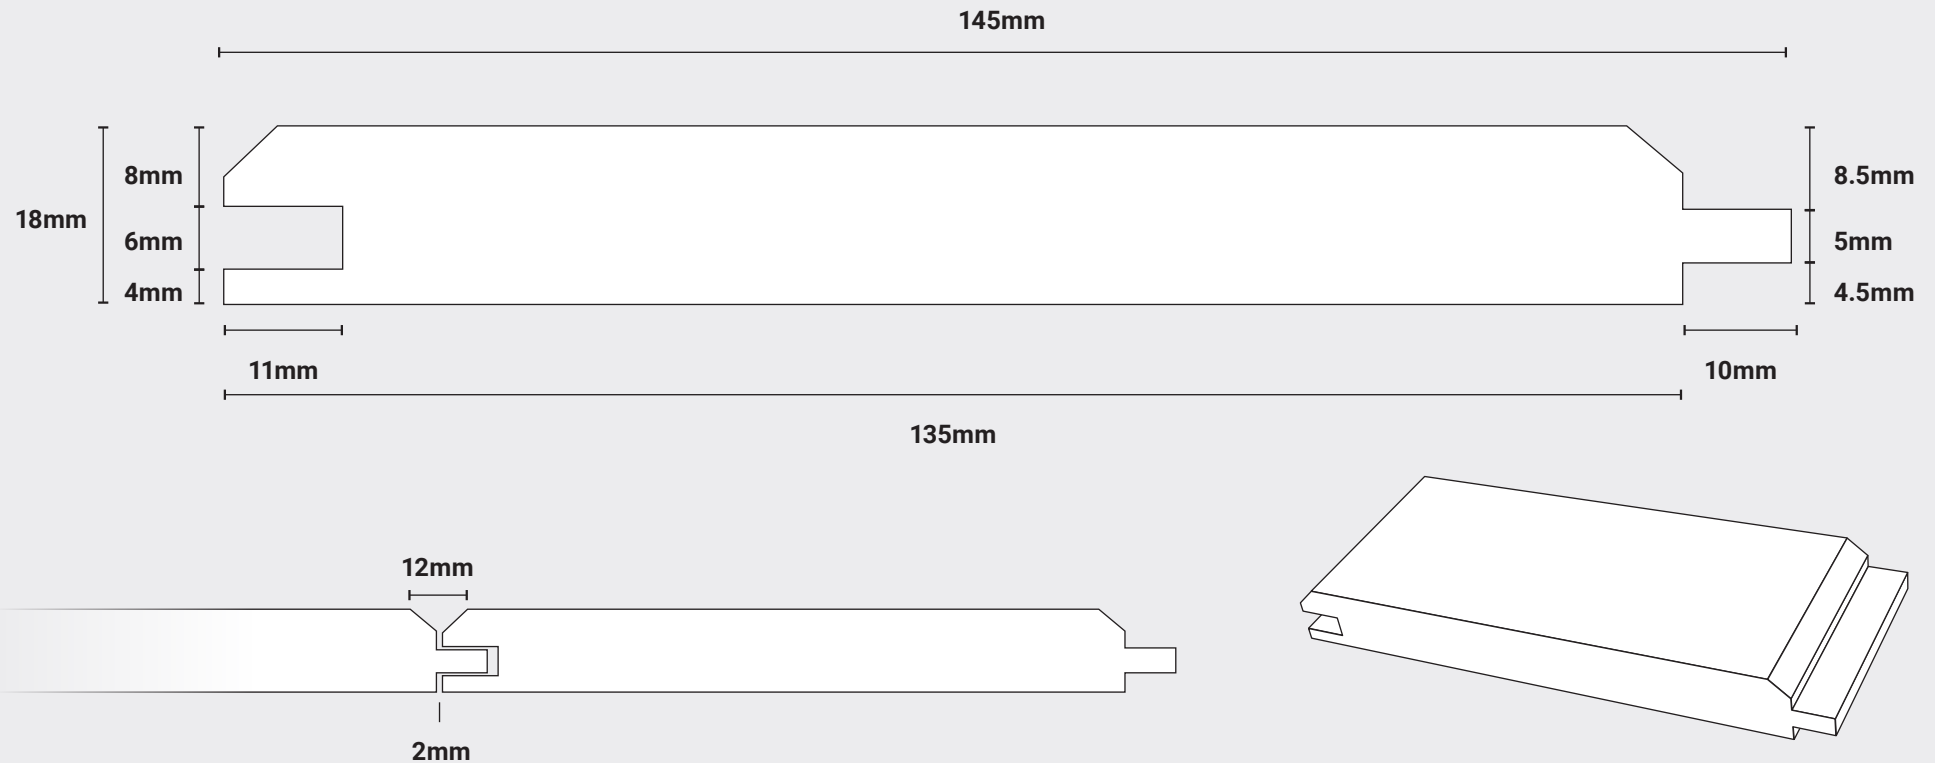

PT4CS

NOT TO SCALE

Finished Size: 18mm x 145mm. Face Cover: 135mm Vertical

For further information please contact us: +44 (0)121 559 5511 sales@palmartimber.com
Palmer Timber Limited. Granville Works, Station Road, Cradley Heath, West Midlands B64 6PW

Palmer Timber reserves the right to alter dimensions and profile without prior notice